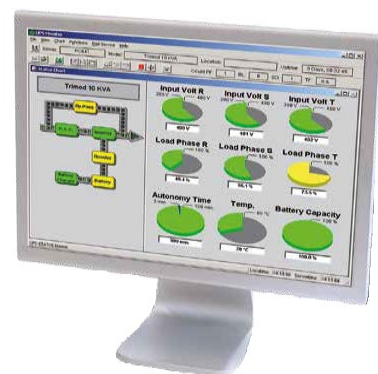

Remote Management and Communication

UPS Management Software